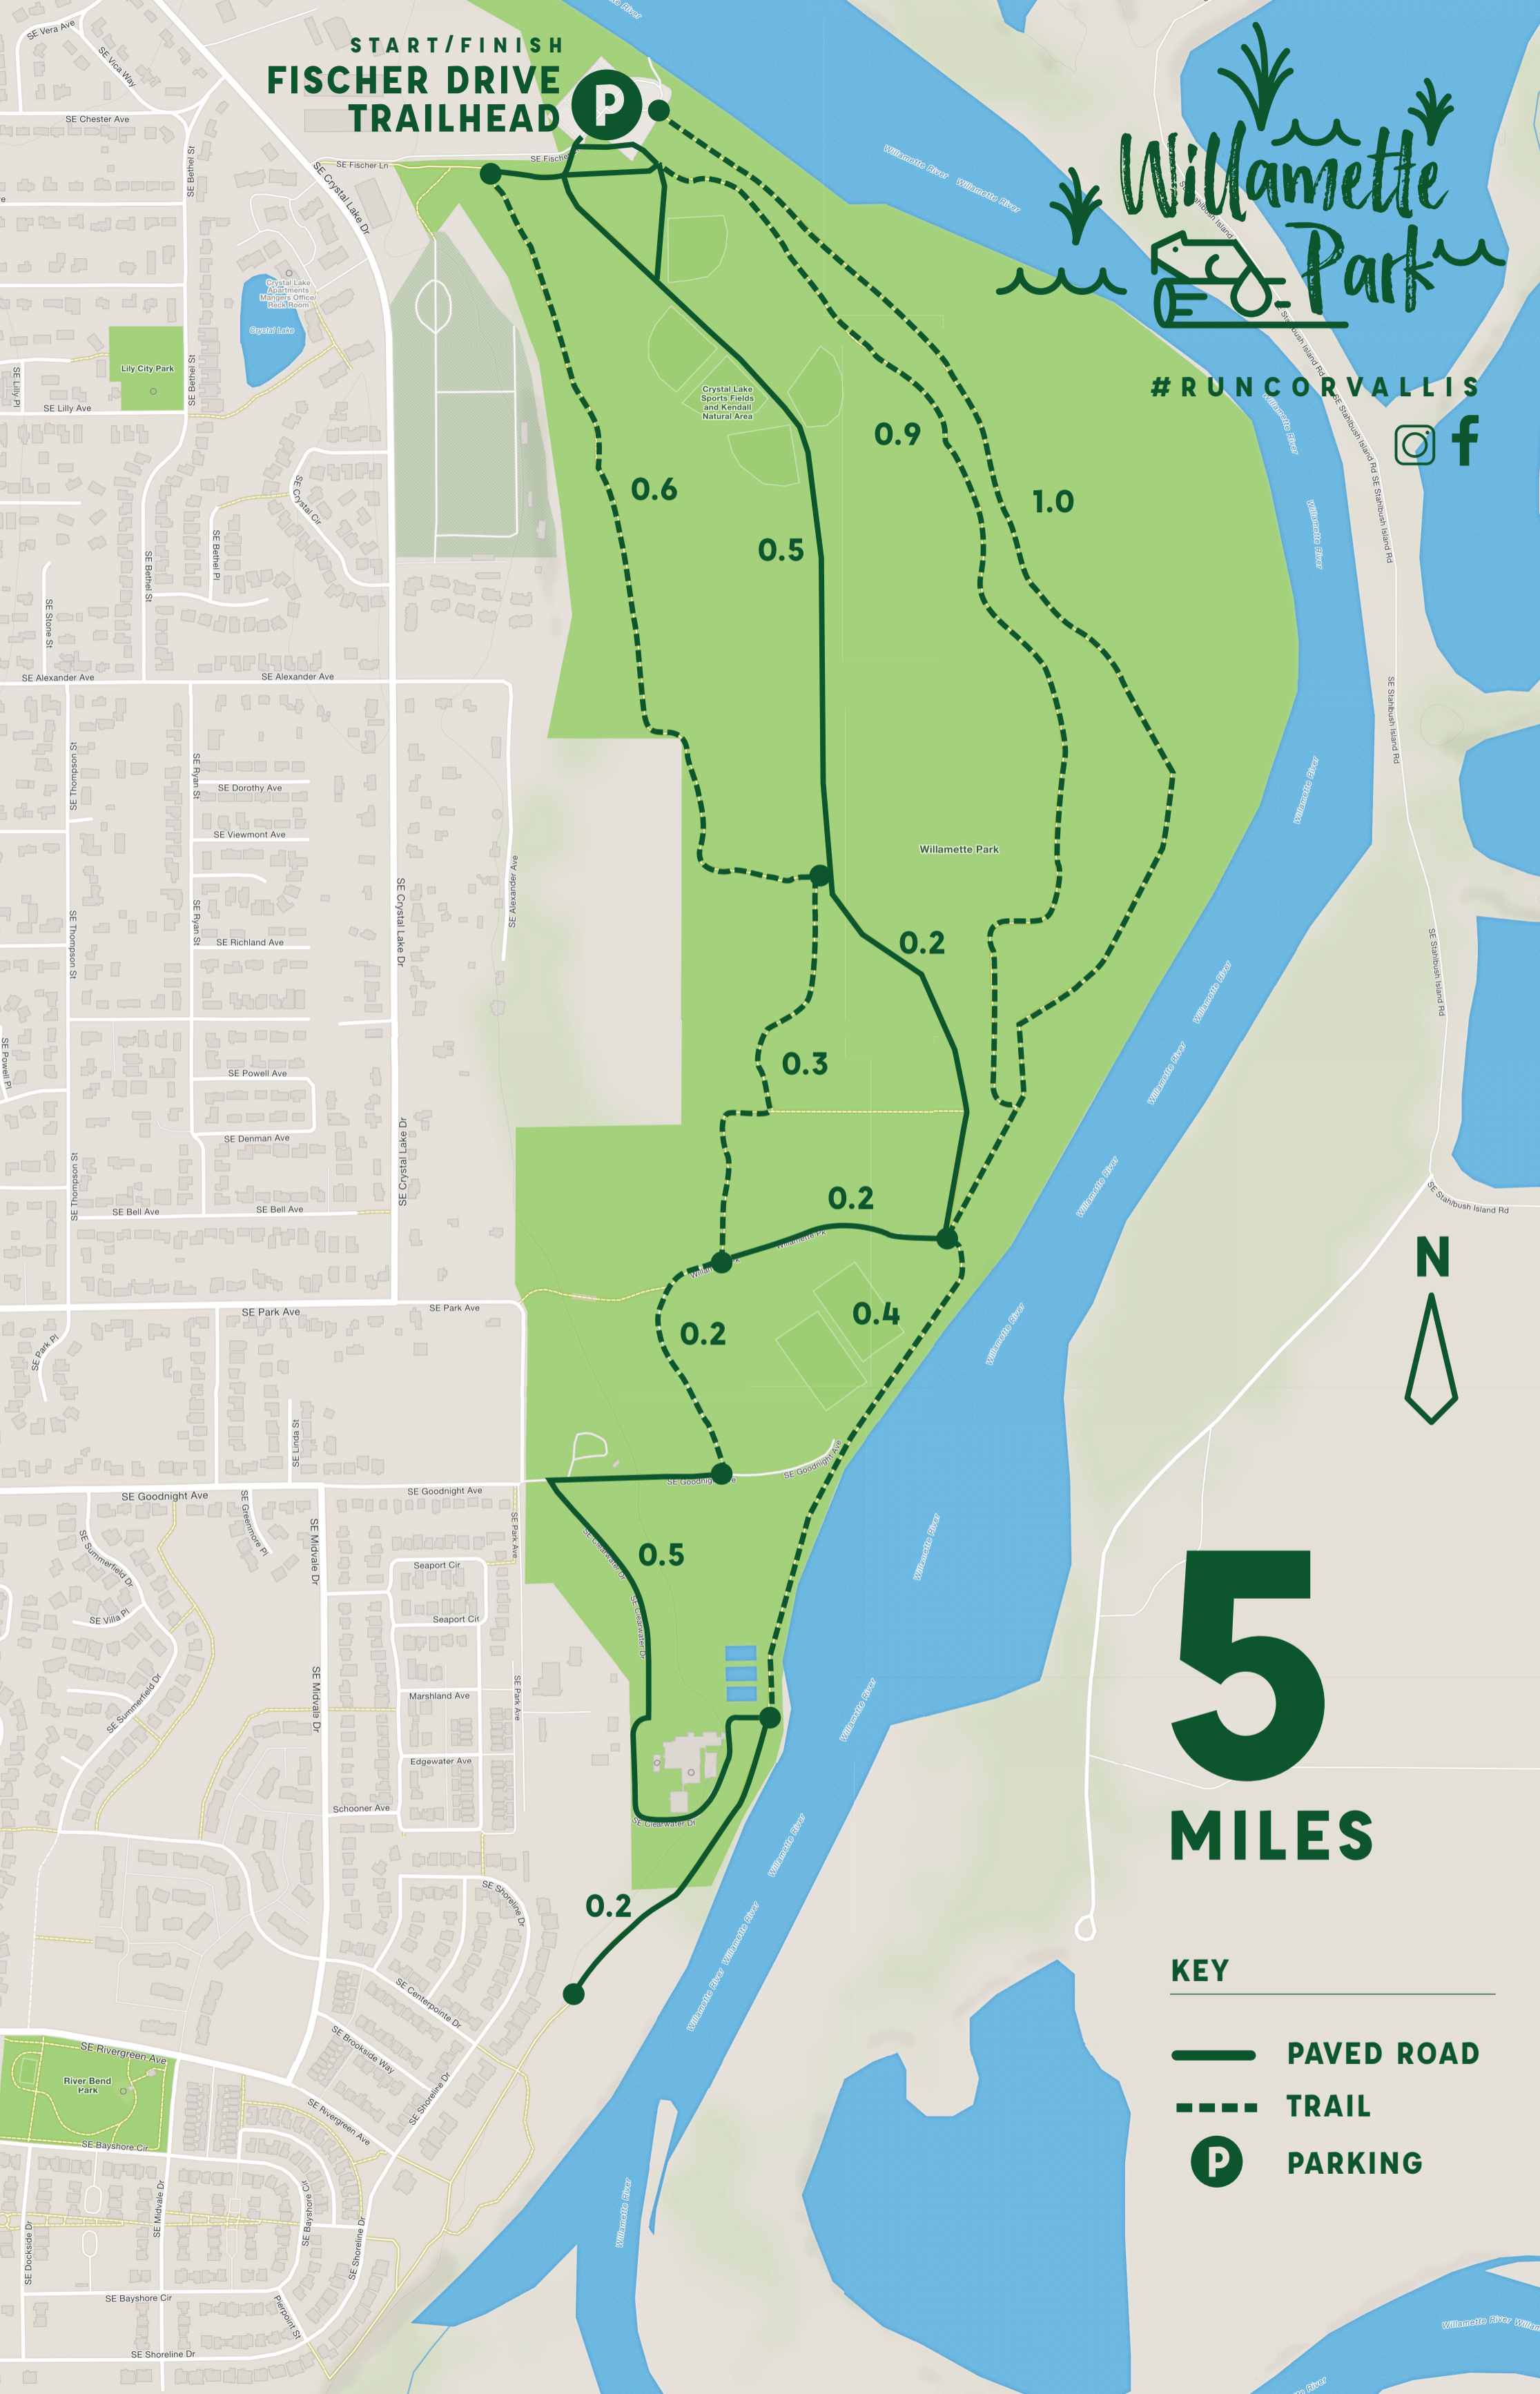

START/FINISH FISCHER DRIVE TRAILHEAD

Willamette Park

#RUNCORVALLIS

5 MILES

KEY

- PAVED ROAD
- TRAIL
- PARKING